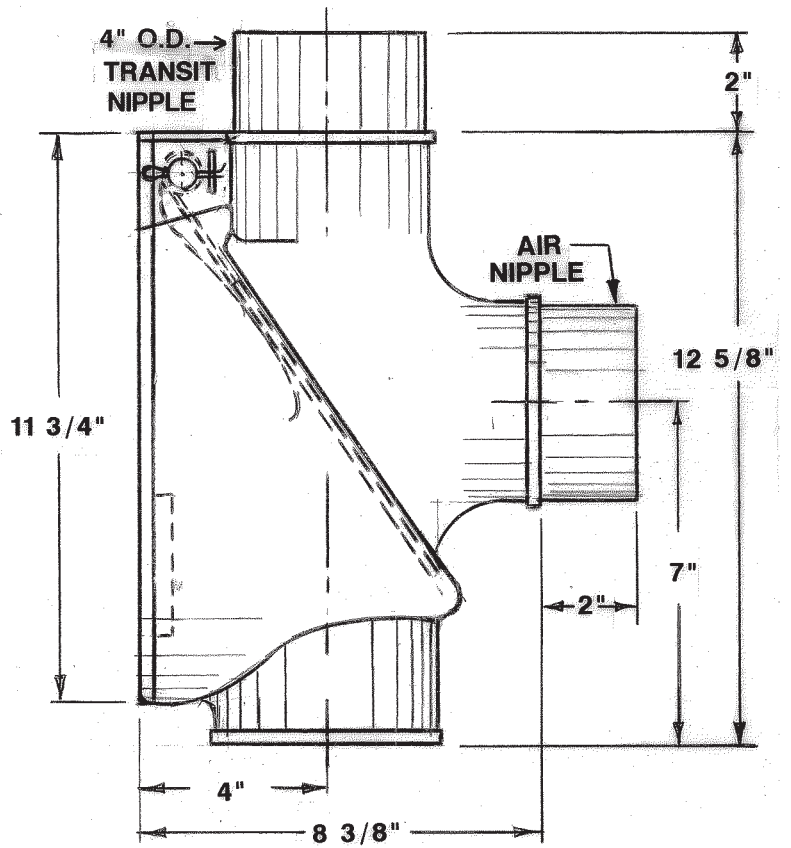

NO	PART NO	RD	PART NAME
1	ATPO1083	1	UPPER DOOR TERMINAL 4T49
2	ATA02402	1	LEATHER DOOR (DOOR & HINGE)
3	AT/05401	1	HINGE
4	ATP51401	1	AXLE 3/8" x 3 1/4"
5	AS010029	1	SPRING
6	ATP02041	1	ACCESS COVER
7	ATP72401	1	FELT BUMPER 3/4"
8	AS656007	2	COTTER PIN 3-32 x 1 3/4"
9	ALP78451	2	NIPPLE 4" x 3 1/2"
10	AS001021J42	1	SCREW 8-32 x 1" FH
11	AS001001J30	4	SCREW 8-32 x 1/2" PH
12	AS004001L12	4	COPPER RIVET #12 x 5/8"

TOP VIEW

SIDE VIEW

FRONT VIEW

4" O.D. UPPER DOOR TERMINAL - AIR BACK - ALUM.