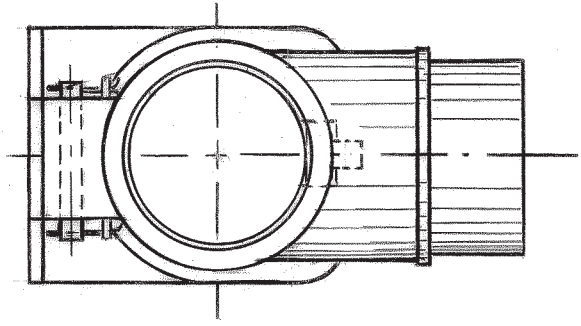

NO	PART NO	RD	PART NAME
1	ATPO1083	1	UPPER DOOR TERMINAL 4T49
2	ATA02402	1	LEATHER DOOR (DOOR & HINGE)
3	AT/05401	1	HINGE
4	ATP51401	1	AXLE 3/8" x 3 1/4"
5	AS010029	1	SPRING
6	ATP02041	1	ACCESS COVER
7	ATP72401	1	FELT BUMPER 3/4"
8	AS656007	2	COTTER PIN 3-32 x 1 3/4"
9	ALP78451	2	NIPPLE 4" x 3 1/2"
10	AS001021J42	1	SCREW 8-32 x 1" FH
11	AS001001J30	4	SCREW 8-32 x 1/2" PH
12	AS004001L12	4	COPPER RIVET #12 x 5/8"

TOP VIEW

SIDE VIEW

FRONT VIEW

4" O.D. UPPER DOOR TERMINAL - AIR BACK - ALUM.