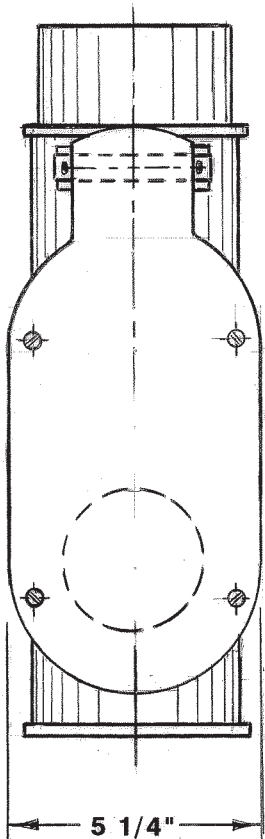

NO	PART NO	RD	PART NAME
1	ATPO1083	1	UPPER DOOR TERMINAL 4T49
2	ATA02402	1	LEATHER DOOR (DOOR & HINGE)
3	AT/05401	1	HINGE
4	ATP51401	1	AXLE 3/8" x 3 1/4"
5	AS010029	1	SPRING
6	ATP02041	1	ACCESS COVER
7	ATP72401	1	FELT BUMPER 3/4"
8	AS656007	2	COTTER PIN 3-32 x 1 3/4"
9	ALP78451	2	NIPPLE 4" x 3 1/2"
10	AS001021J42	1	SCREW 8-32 x 1" FH
11	AS001001J30	4	SCREW 8-32 x 1/2" PH
12	AS004001L12	4	COPPER RIVET #12 x 5/8"

TOP VIEW

SIDE VIEW

FRONT VIEW

4" O.D. UPPER DOOR TERMINAL - AIR BACK - ALUM.