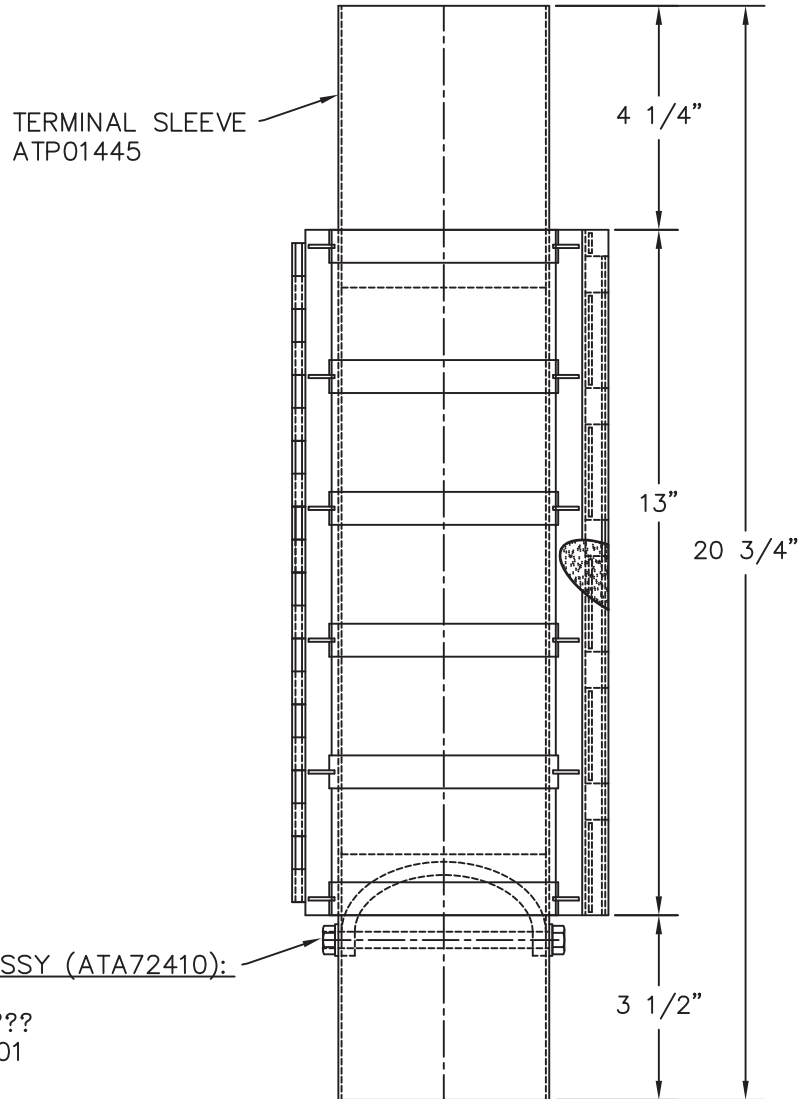

TOP VIEW

FRONT VIEW

4" TERMINAL ASSY FOR APS558401 SYSTEM