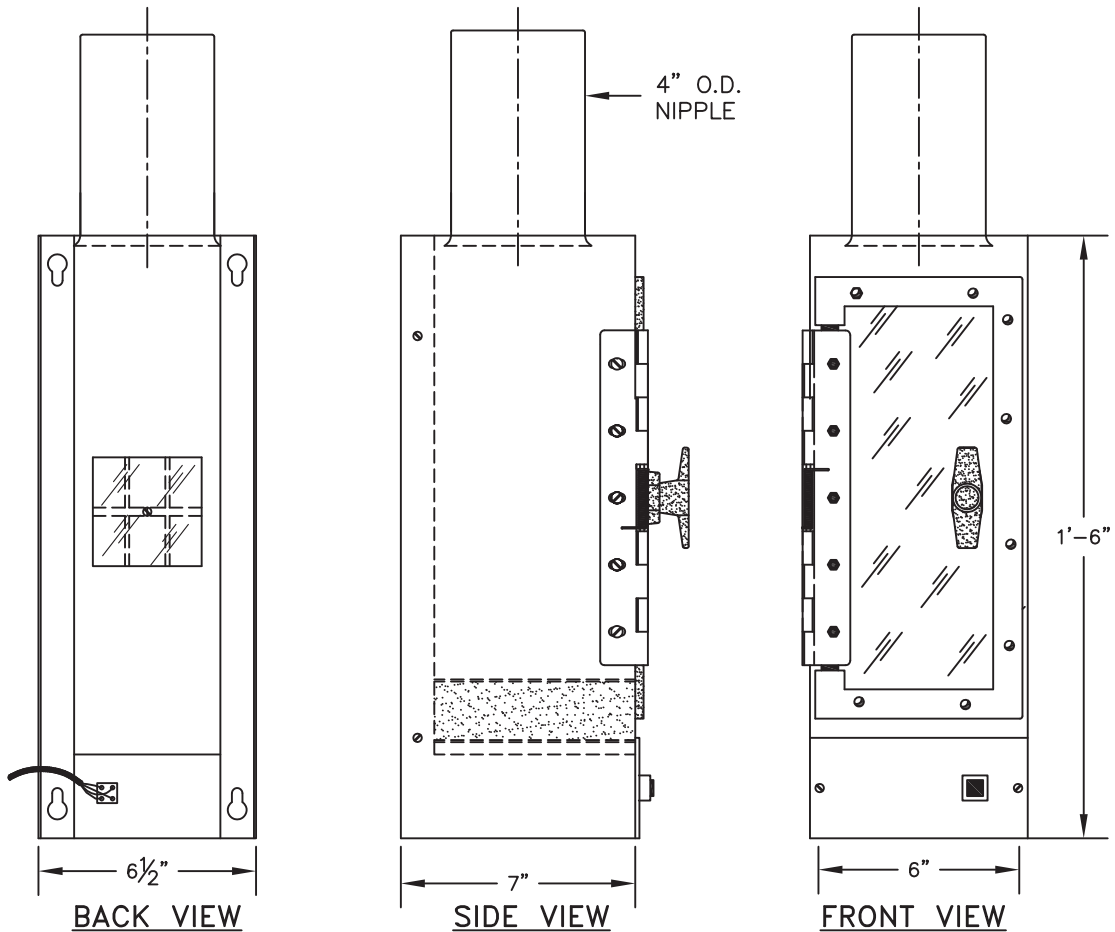

NO.	PART NO.	RQ	DESCRIPTION
1	AS481001	1	CAM LATCH
2	ATP04301	1	DOOR GASKET
3	ATP02035	1	PLEX DOOR W/HOLES (1/4 x 6 x 13)
4	AKA23041	1	DOOR, HINGE, FRAME, LOCK ASSY
5	ATP70002	1	PAD 1 3/4" x 6" x 6"
6	ATP50002	1	SPRING/HINGE ASSY
7	AEA605405	1	STD. PUSHBUTTON ASSY

TOP VIEW

4" O.D. "619" TERMINAL SUB STATION