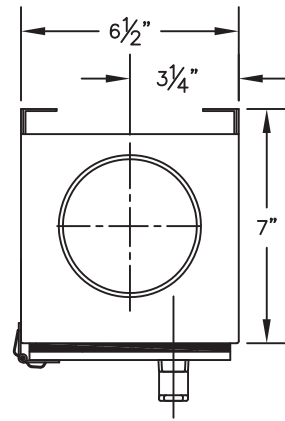

NO.	PART NO.	RQ	DESCRIPTION
1	AS481001	1	CAM LATCH
2	ATP04301	1	DOOR GASKET
3	ATP02035	1	PLEX DOOR W/HOLES (1/4 x 6 x 13)
4	AKA23041	1	DOOR, HINGE, FRAME, LOCK ASSY
5	ATP70002	1	PAD 1 3/4" x 6" x 6"
6	ATP50002	1	SPRING/HINGE ASSY
7	AEA605405	1	STD. PUSHBUTTON ASSY

TOP VIEW

4" O.D. "619" TERMINAL SUB STATION