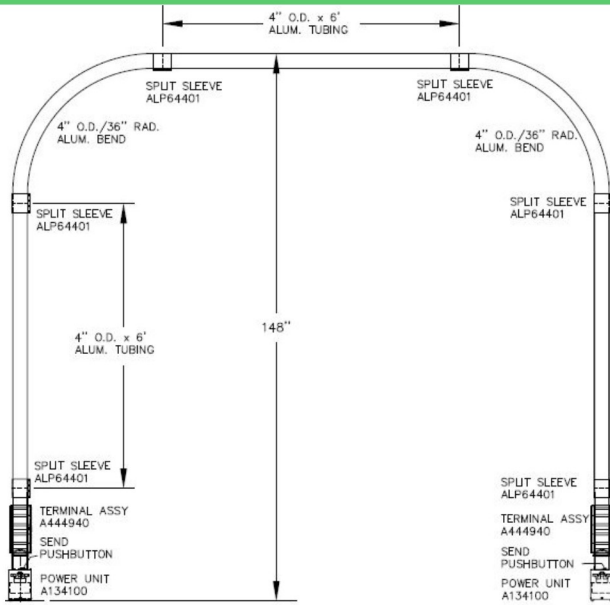

The new KEL2020 Plug & Play Easy install Point to Point Pressure System.

4" System with carrier ready for install.
Does not require professionals to install.

Transport at a rate of up to 50ft per second.
Send from office to office, or even from one building to another.
Move up to 3lbs at a distance of up to 90ft. Don't Carry it... Kelly IT!

Runs on 120V regular wall Plug.

Cannabis Dispensaries
Grocery Stores
Corner Markets
Meat Packaging
Auto Shops
(Move Physical Products, Documents,
Cash, OR...anything up to 3lbs in weight)

SAFETY- SECURITY-EFFICIENCY-RELIABILITY