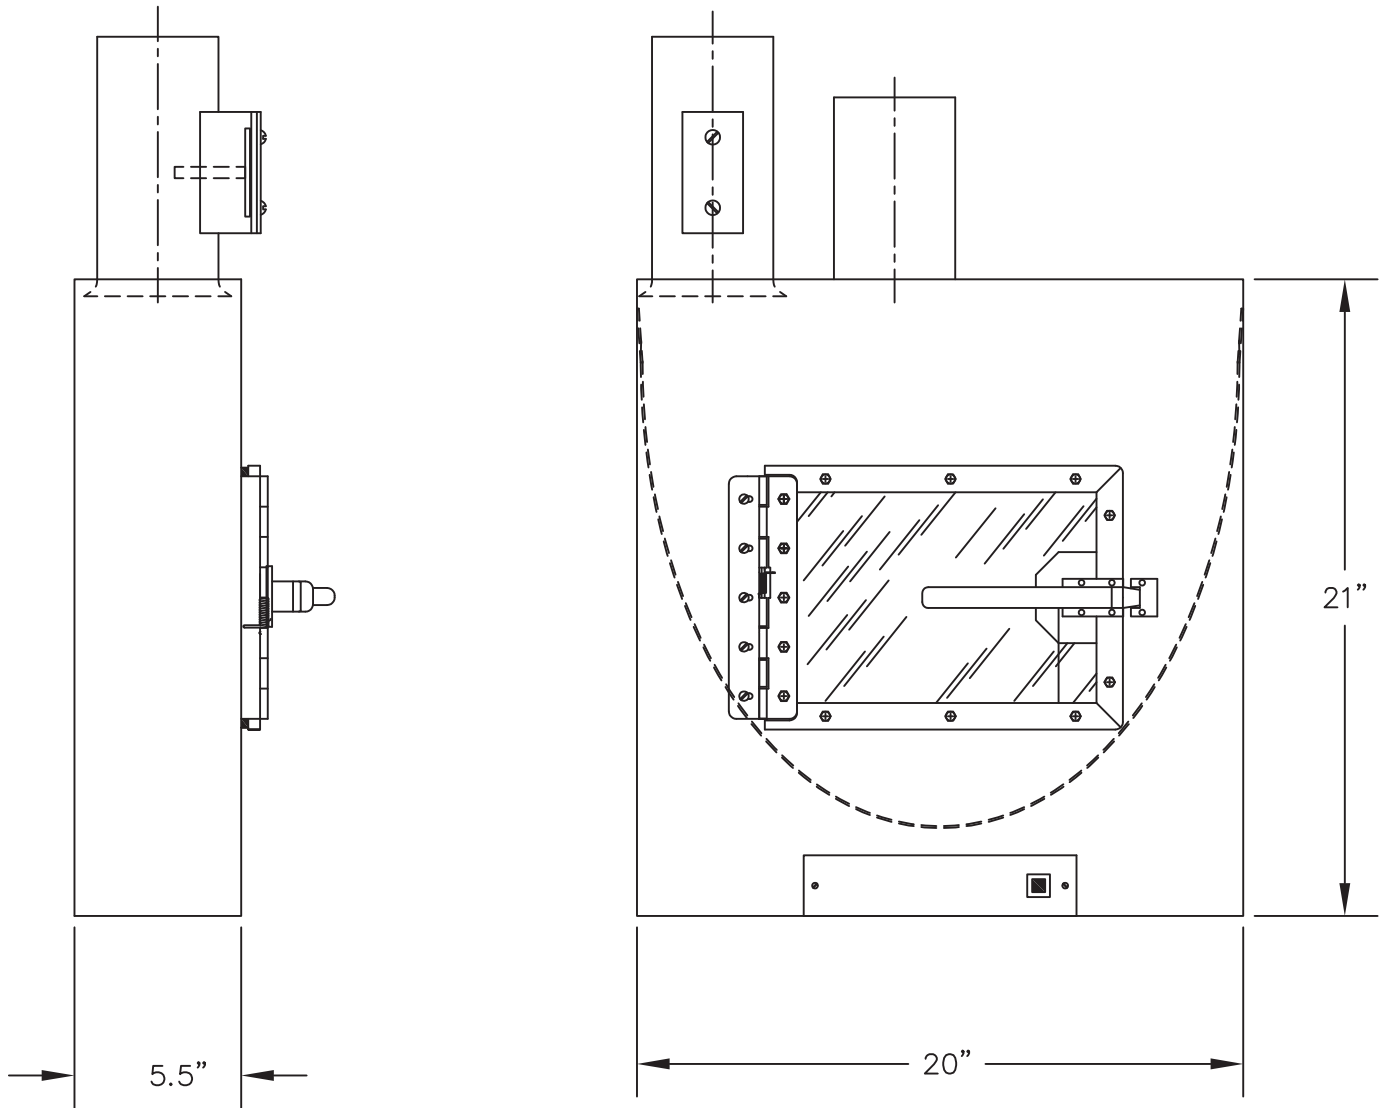

NO.	PART NO.	RQ	DESCRIPTION
1	AS481007	1	LEVER LATCH
2	ATP05001	1	HINGE ASSY
3	ATA02480	1	COMPLETE DOOR ASSY
4	AEA605405	1	PUSHBUTTON ASSY
5	ATA13051	1	CARRIER HOLDER ASSY
6	ATP09045	1	4" x 41" SLING

SCALE: 3/16" = 1"

4" O.D. SOFT DELIVERY STREAMFLOW TERMINAL